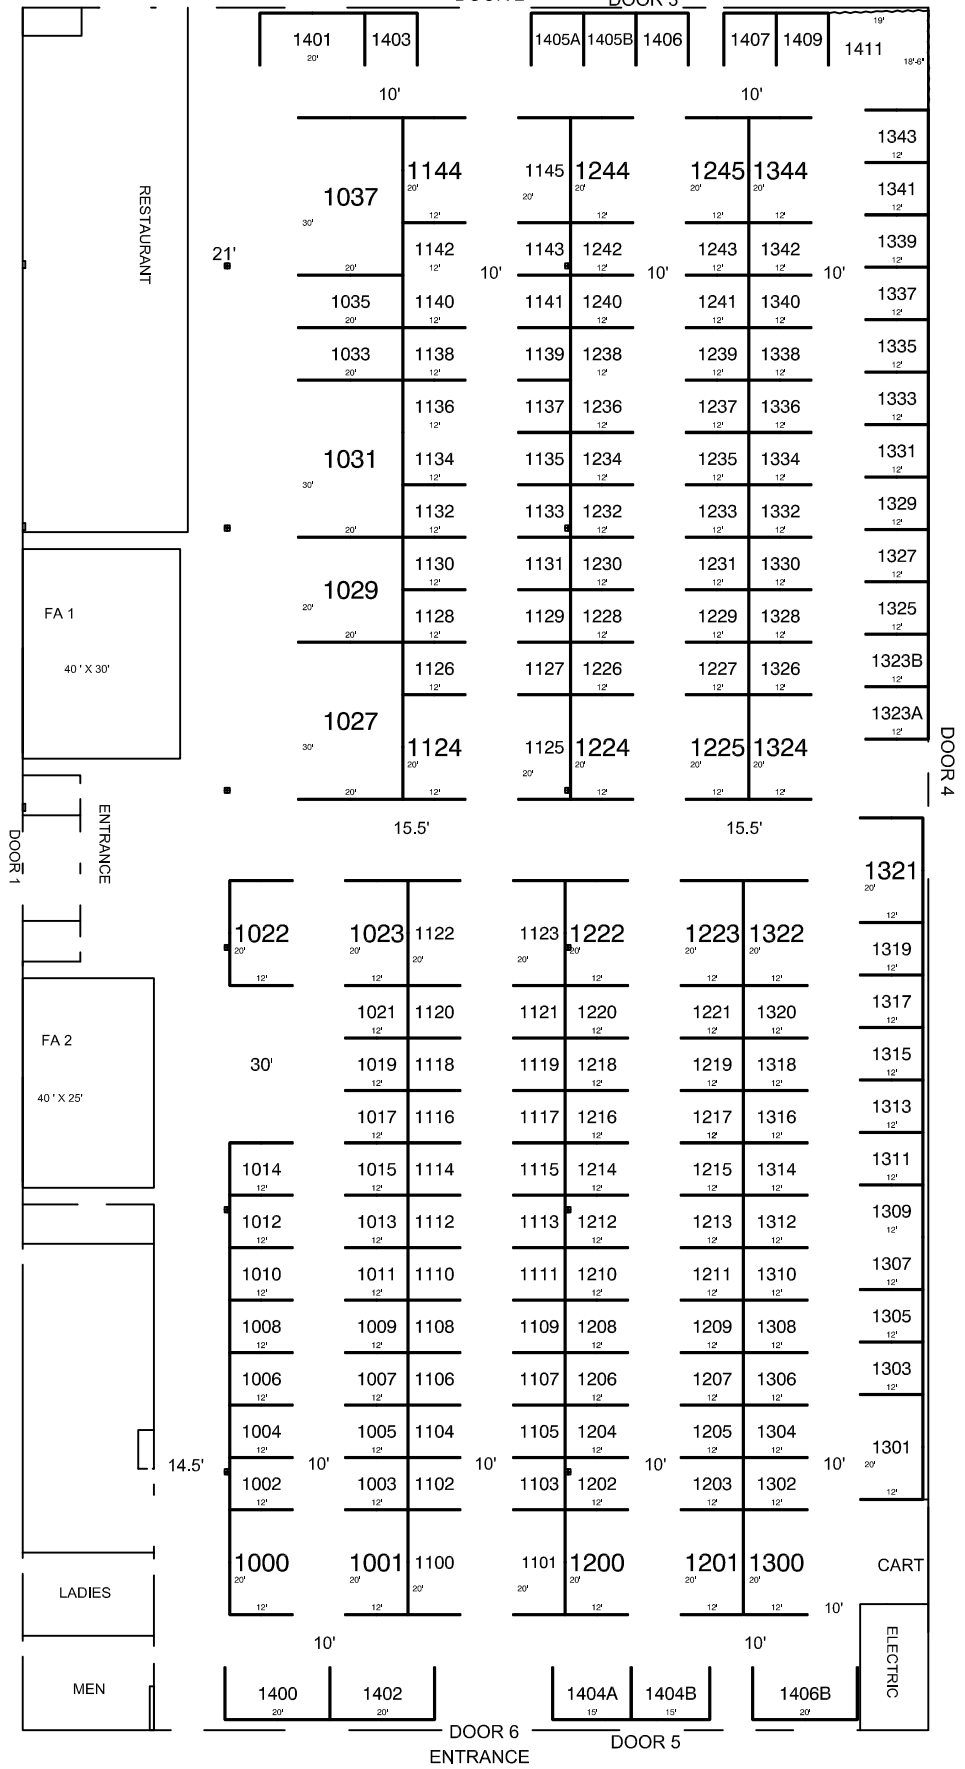

SHOW ENTRANCE

DOOR 2

DOOR 3

ORIGINAL WESTERN MASSACHUSETTS HOME SHOW

YOUNG BUILDING
EASTERN STATES EXPOSITION - SPRINGFIELD, MA