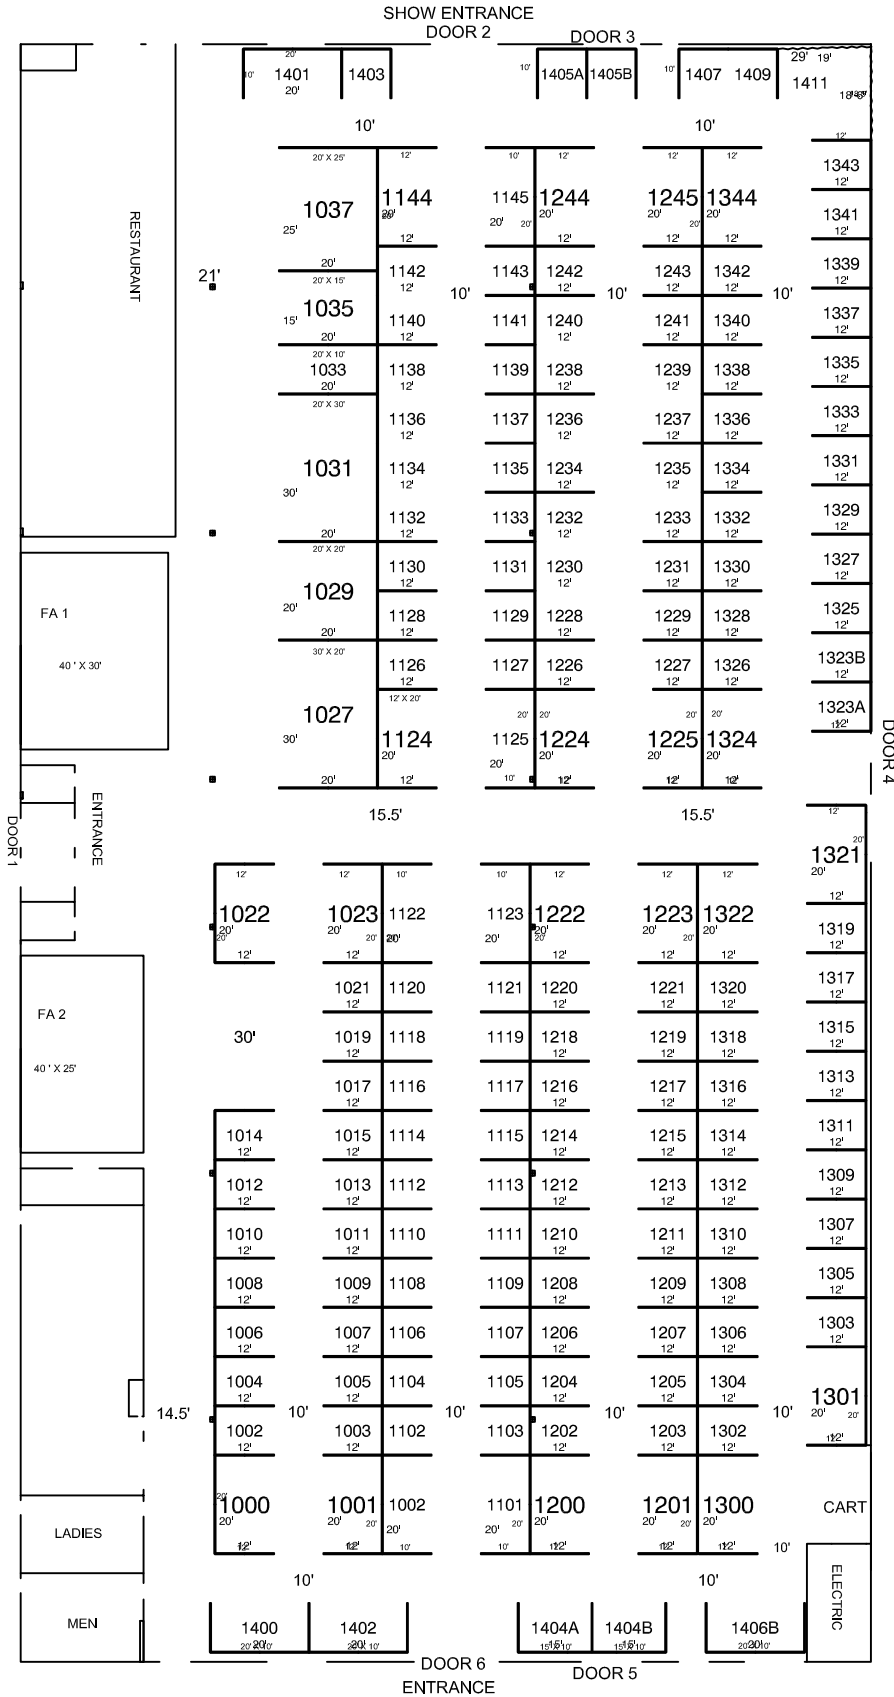

# ORIGINAL WESTERN MASSACHUSETTS HOME SHOW MARCH 26-29, 2015

WESTERN MASS HOME SHOW - 3/27-30, 2013 as of 06/23/2014

CADD OPER. LM	DATE DRAWN 10/22/13	Dimension 10'x10' 10'x12' 10'x15' 10'x20' 12'x20' 15'x20' 20'x20' 20'x25' 20'x30' Custom	Qty 34 104 2 11 20 1 1 1 2 1	Totals: 177	ORIGINAL WESTERN MASS HOME SHOW - 3/27-30, 2013 as of 06/23/2014	SITE DIR.: BIG E 1-800-827-2715	SUB DIR.: YOUNG	SHOW CODE: Ymg_0315	Original: westmasshomehow_Ymg_0315	LOCATION <b>EASTERN STATES EXPOSITION</b> WEST SPRINGFIELD, MA	<b>YOUNG BUILDING</b>
	SPECIAL EVENT RENTALS INC.										